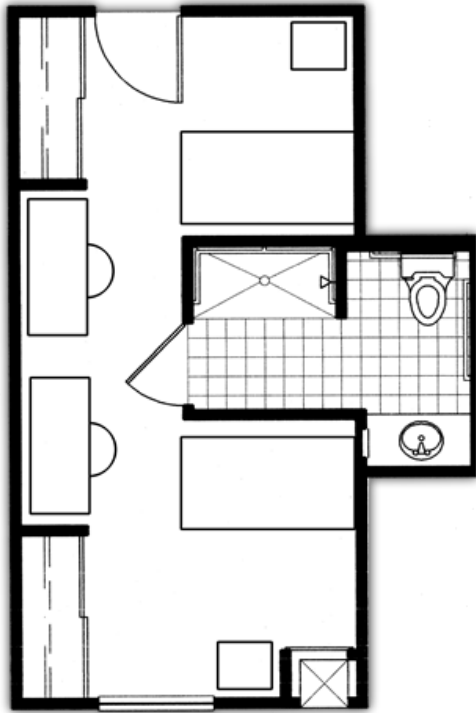

Floor Plans & Rates

Double Bedroom

* Floor plans may vary

Fees

- ▶ \$150.00 Deposit

Apartment Features

- ▶ Furnished apartments
- ▶ Twin-sized beds
- ▶ Study desk and chair
- ▶ Mini-fridge

Utilities Included